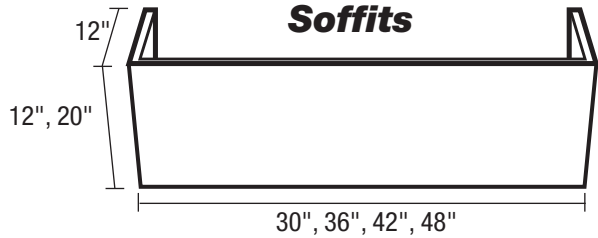

SPECIFICATIONS
PROFESSIONAL
 BACK SPLASHES

**Professional Series Accessories
 Back Splashes and Soffits**

• **Soffits**

21 gauge, grade 304 Stainless Steel matches hood body.
 Available in 30", 36", 42", and 48" widths in 12" and 20" heights.

• **Back Splash**

21 gauge, grade 304 Stainless Steel matches hood body.
 Available in 30", 36", 42", and 48" widths. Also available in 36", 42",
 and 48" widths with built in, dual position warming/storage shelves.

SFT SERIES

Soffits

MODEL	DESCRIPTION	WIDTH	HEIGHT
SFT3012	Range Hood Soffit	30"	12"
SFT3612	Range Hood Soffit	36"	12"
SFT4212	Range Hood Soffit	42"	12"
SFT4812	Range Hood Soffit	48"	12"
SFT3020	Range Hood Soffit	30"	20"
SFT3620	Range Hood Soffit	36"	20"
SFT4220	Range Hood Soffit	42"	20"
SFT4820	Range Hood Soffit	48"	20"

Back Splashes

MODEL	DESCRIPTION	WIDTH
BS30	Back Splash	30"
BS30	Back Splash	36"
BS30	Back Splash w/Shelves	36"
BS30	Back Splash	42"
BS30	Back Splash w/Shelves	42"
BS30	Back Splash	48"
BS30	Back Splash w/Shelves	48"