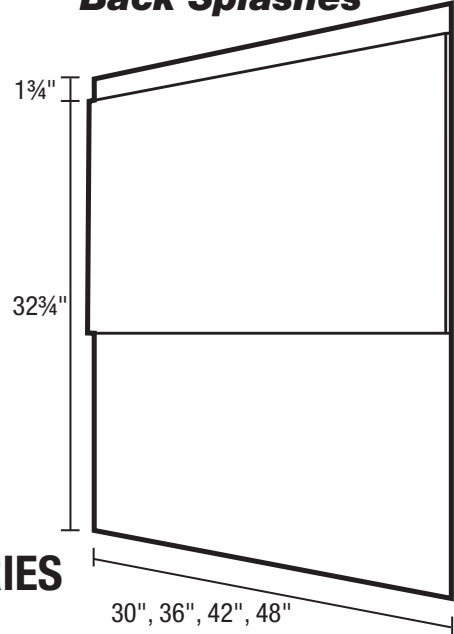

Back Splashes

BS SERIES

PROJECT					ARCHITECT				
LOCATION					ENGINEER				
CONTRACTOR					SUBMITTED BY			DATE	
FAN NUMBER	MODEL NUMBER	CFM	IN W.C.	RPM	WATTS	AMPS	SONES	QTY	OPTIONAL EQUIPMENT & REMARKS

Air King: 820 Lincoln Avenue
West Chester, Pennsylvania 19380-4466
Tel: (610) 692-7400 • 877-304-3785
Fax: (610) 696-8048