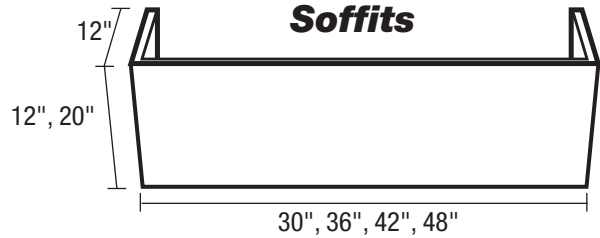

SPECIFICATIONS
PROFESSIONAL
 BACK SPLASHES

**Professional Series Accessories
 Back Splashes and Soffits**

• **Soffits**

21 gauge, grade 304 Stainless Steel matches hood body.
 Available in 30", 36", 42", and 48" widths in 12" and 20" heights.

• **Back Splash**

21 gauge, grade 304 Stainless Steel matches hood body.
 Available in 30", 36", 42", and 48" widths. Also available in 36", 42",
 and 48" widths with built in, dual position warming/storage shelves.

SFT SERIES

Soffits

MODEL	DESCRIPTION	WIDTH	HEIGHT
SFT3012	Range Hood Soffit	30"	12"
SFT3612	Range Hood Soffit	36"	12"
SFT4212	Range Hood Soffit	42"	12"
SFT4812	Range Hood Soffit	48"	12"
SFT3020	Range Hood Soffit	30"	20"
SFT3620	Range Hood Soffit	36"	20"
SFT4220	Range Hood Soffit	42"	20"
SFT4820	Range Hood Soffit	48"	20"

Back Splashes

MODEL	DESCRIPTION	WIDTH
BS30	Back Splash	30"
BS30	Back Splash	36"
BS30	Back Splash w/Shelves	36"
BS30	Back Splash	42"
BS30	Back Splash w/Shelves	42"
BS30	Back Splash	48"
BS30	Back Splash w/Shelves	48"