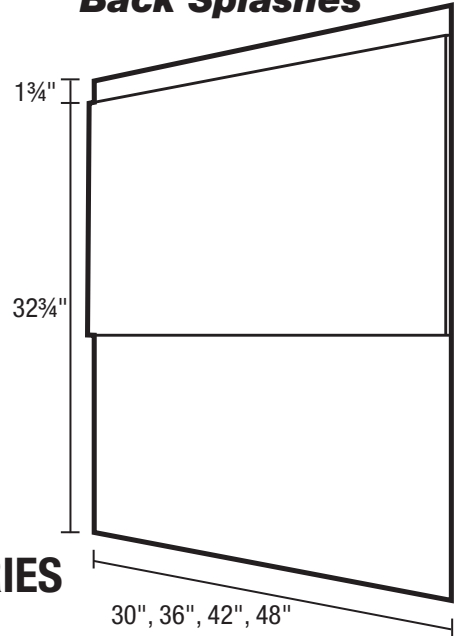

Back Splashes

BS SERIES

PROJECT					ARCHITECT				
LOCATION					ENGINEER				
CONTRACTOR					SUBMITTED BY			DATE	
FAN NUMBER	MODEL NUMBER	CFM	IN W.C.	RPM	WATTS	AMPS	SONES	QTY	OPTIONAL EQUIPMENT & REMARKS

Air King: 820 Lincoln Avenue
West Chester, Pennsylvania 19380-4466
Tel: (610) 692-7400 • 877-304-3785
Fax: (610) 696-8048

Canada:
Brampton, Ontario
Tel: 905-456-2033
Fax: (905) 456-1015