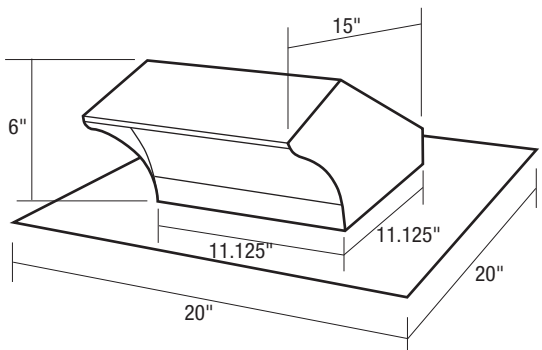

SPECIFICATIONS
ROOF CAPS
 ACCESSORIES

ROOF CAPS

Model PRC6R

Fits up to 6" round duct
 Backdraft damper with bird screen
 22 gauge galvanized steel construction

Model PRC8R

Fits up to 8" round duct
 Backdraft damper with bird screen
 22 gauge galvanized steel construction

Model PRC10R

Fits up to 10" round duct
 Backdraft damper with bird screen
 22 gauge galvanized steel construction

PROJECT					ARCHITECT				
LOCATION					ENGINEER				
CONTRACTOR					SUBMITTED BY			DATE	
FAN NUMBER	MODEL NUMBER	CFM	IN W.C.	RPM	WATTS	AMPS	SONES	QTY	OPTIONAL EQUIPMENT & REMARKS