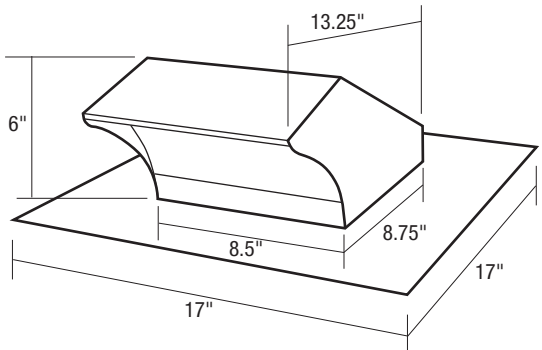

SPECIFICATIONS
ROOF CAPS
 ACCESSORIES

ROOF CAPS

Model PRC6R

Fits up to 6" round duct
 Backdraft damper with bird screen
 22 gauge galvanized steel construction

Model PRC8R

Fits up to 8" round duct
 Backdraft damper with bird screen
 22 gauge galvanized steel construction

Model PRC10R

Fits up to 10" round duct
 Backdraft damper with bird screen
 22 gauge galvanized steel construction

PROJECT					ARCHITECT				
LOCATION					ENGINEER				
CONTRACTOR					SUBMITTED BY			DATE	
FAN NUMBER	MODEL NUMBER	CFM	IN W.C.	RPM	WATTS	AMPS	SONES	QTY	OPTIONAL EQUIPMENT & REMARKS