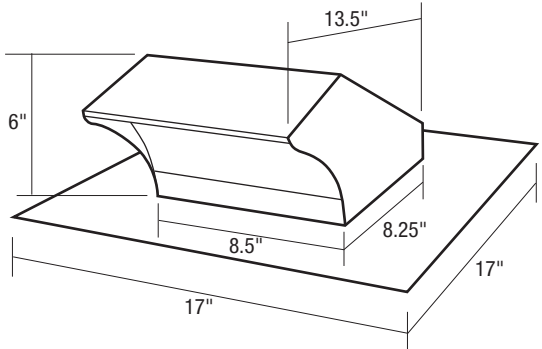

SPECIFICATIONS
ROOF CAPS
 ACCESSORIES

ROOF CAPS

Model PRC6R

Fits up to 6" round duct
 Backdraft damper with bird screen
 22 gauge galvanized steel construction

Model PRC8R

Fits up to 8" round duct
 Backdraft damper with bird screen
 22 gauge galvanized steel construction

Model PRC10R

Fits up to 10" round duct
 Backdraft damper with bird screen
 22 gauge galvanized steel construction

PROJECT					ARCHITECT				
LOCATION					ENGINEER				
CONTRACTOR					SUBMITTED BY			DATE	
FAN NUMBER	MODEL NUMBER	CFM	IN W.C.	RPM	WATTS	AMPS	SONES	QTY	OPTIONAL EQUIPMENT & REMARKS