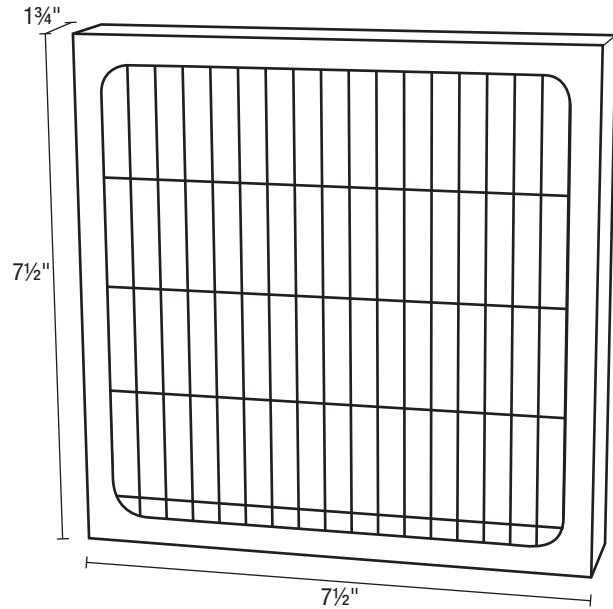

AIR FILTER

Filter Rating: MERV8

Nominal Size: 8" x 8" x 2"

Actual Size: 7½" x 7½" x 1¾"

Frame Construction: Cardboard

Use With: Air King MQFAM and MFAS Series