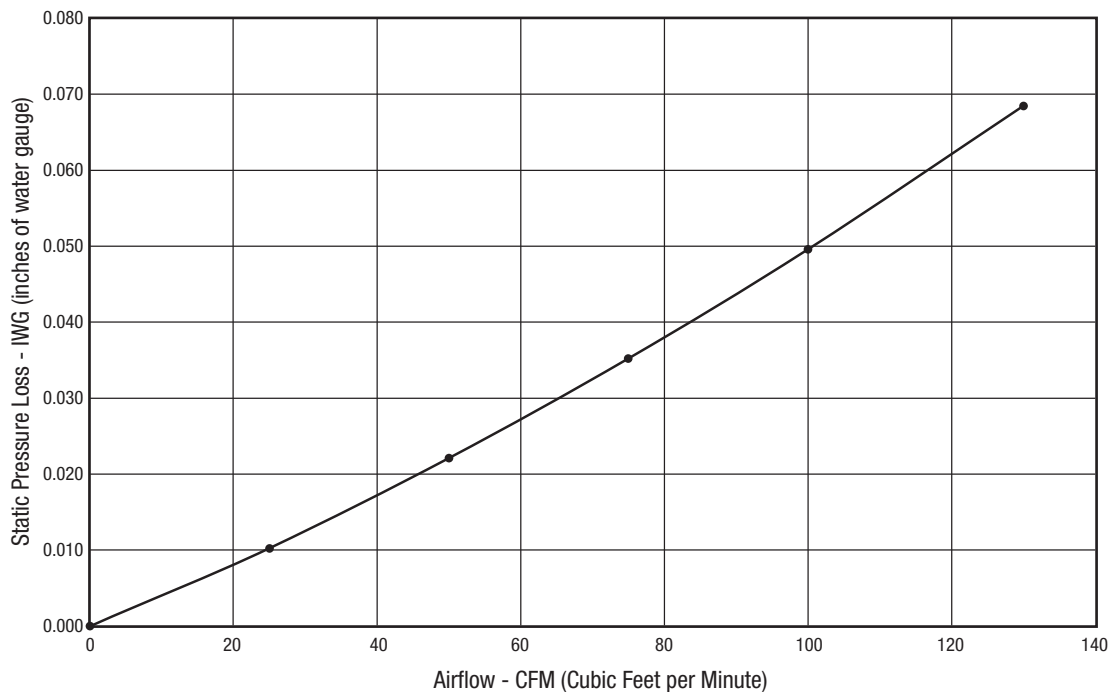

Pressure Drop

U.S.: 820 Lincoln Avenue
West Chester, Pennsylvania 19380-4466
Tel: (610) 692-7400 • 877-304-3785
Fax: (610) 696-8048

Canada:
Brampton, Ontario
Tel: 905-456-2033
Fax: (905) 456-1015